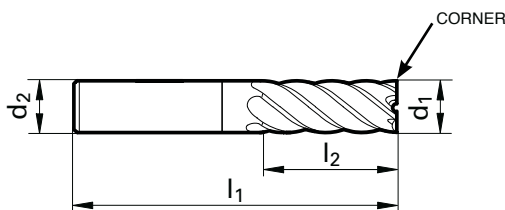

FRACTIONAL

RF 100 S/F 5-flute

Variable flute, FIREX® coated

Includes Series

INCH

4263

4264

TYPE	NH
HELIX ANGLE	45°
NUMBER of TEETH	5

d₁ tolerance h10
d₂ tolerance h6
See table on page 150

Diameter	Shank Diameter	OAL	LOC	Corner	HA		HB	
					EDP No.	Series Number	EDP No.	Series Number
3/16	3/16	2	5/8	0.002	9042630047600	4263		
3/16	3/16	2 1/2	3/4	0.002	9042640047600	4264		
1/4	1/4	2 1/2	3/4	0.004	9042630063500	4263		
1/4	1/4	3 1/4	1 1/4	0.004	9042640063500	4264		
5/16	5/16	2 1/2	13/16	0.004	9042630079400	4263		
5/16	5/16	3 1/4	1 1/2	0.004	9042640079400	4264		
3/8	3/8	2 1/2	1	0.004	9042630095200	4263		
3/8	3/8	4	1 3/4	0.004	9042640095200	4264		
7/16	7/16	2 3/4	1	0.006	9042630111100	4263		
7/16	7/16	4 1/2	2	0.006	9042640111100	4264		
1/2	1/2	3 1/2	1 1/4	0.006			9042630127000	4263
1/2	1/2	4 1/2	2	0.006			9042640127000	4264
5/8	5/8	3 1/2	1 1/4	0.006			9042630158700	4263
5/8	5/8	5	2 1/4	0.006			9042640158700	4264
3/4	3/4	4	1 1/2	0.006			9042630190500	4263
3/4	3/4	5	2 1/4	0.006			9042640190500	4264
1	1	4	1 1/2	0.012			9042630254000	4263
1	1	5	2 1/4	0.012			9042640254000	4264
1 1/4	1 1/4	6	2 1/2	0.012			9042630317500	4263
1 1/4	1 1/4	7 1/2	4	0.012			9042640317500	4264